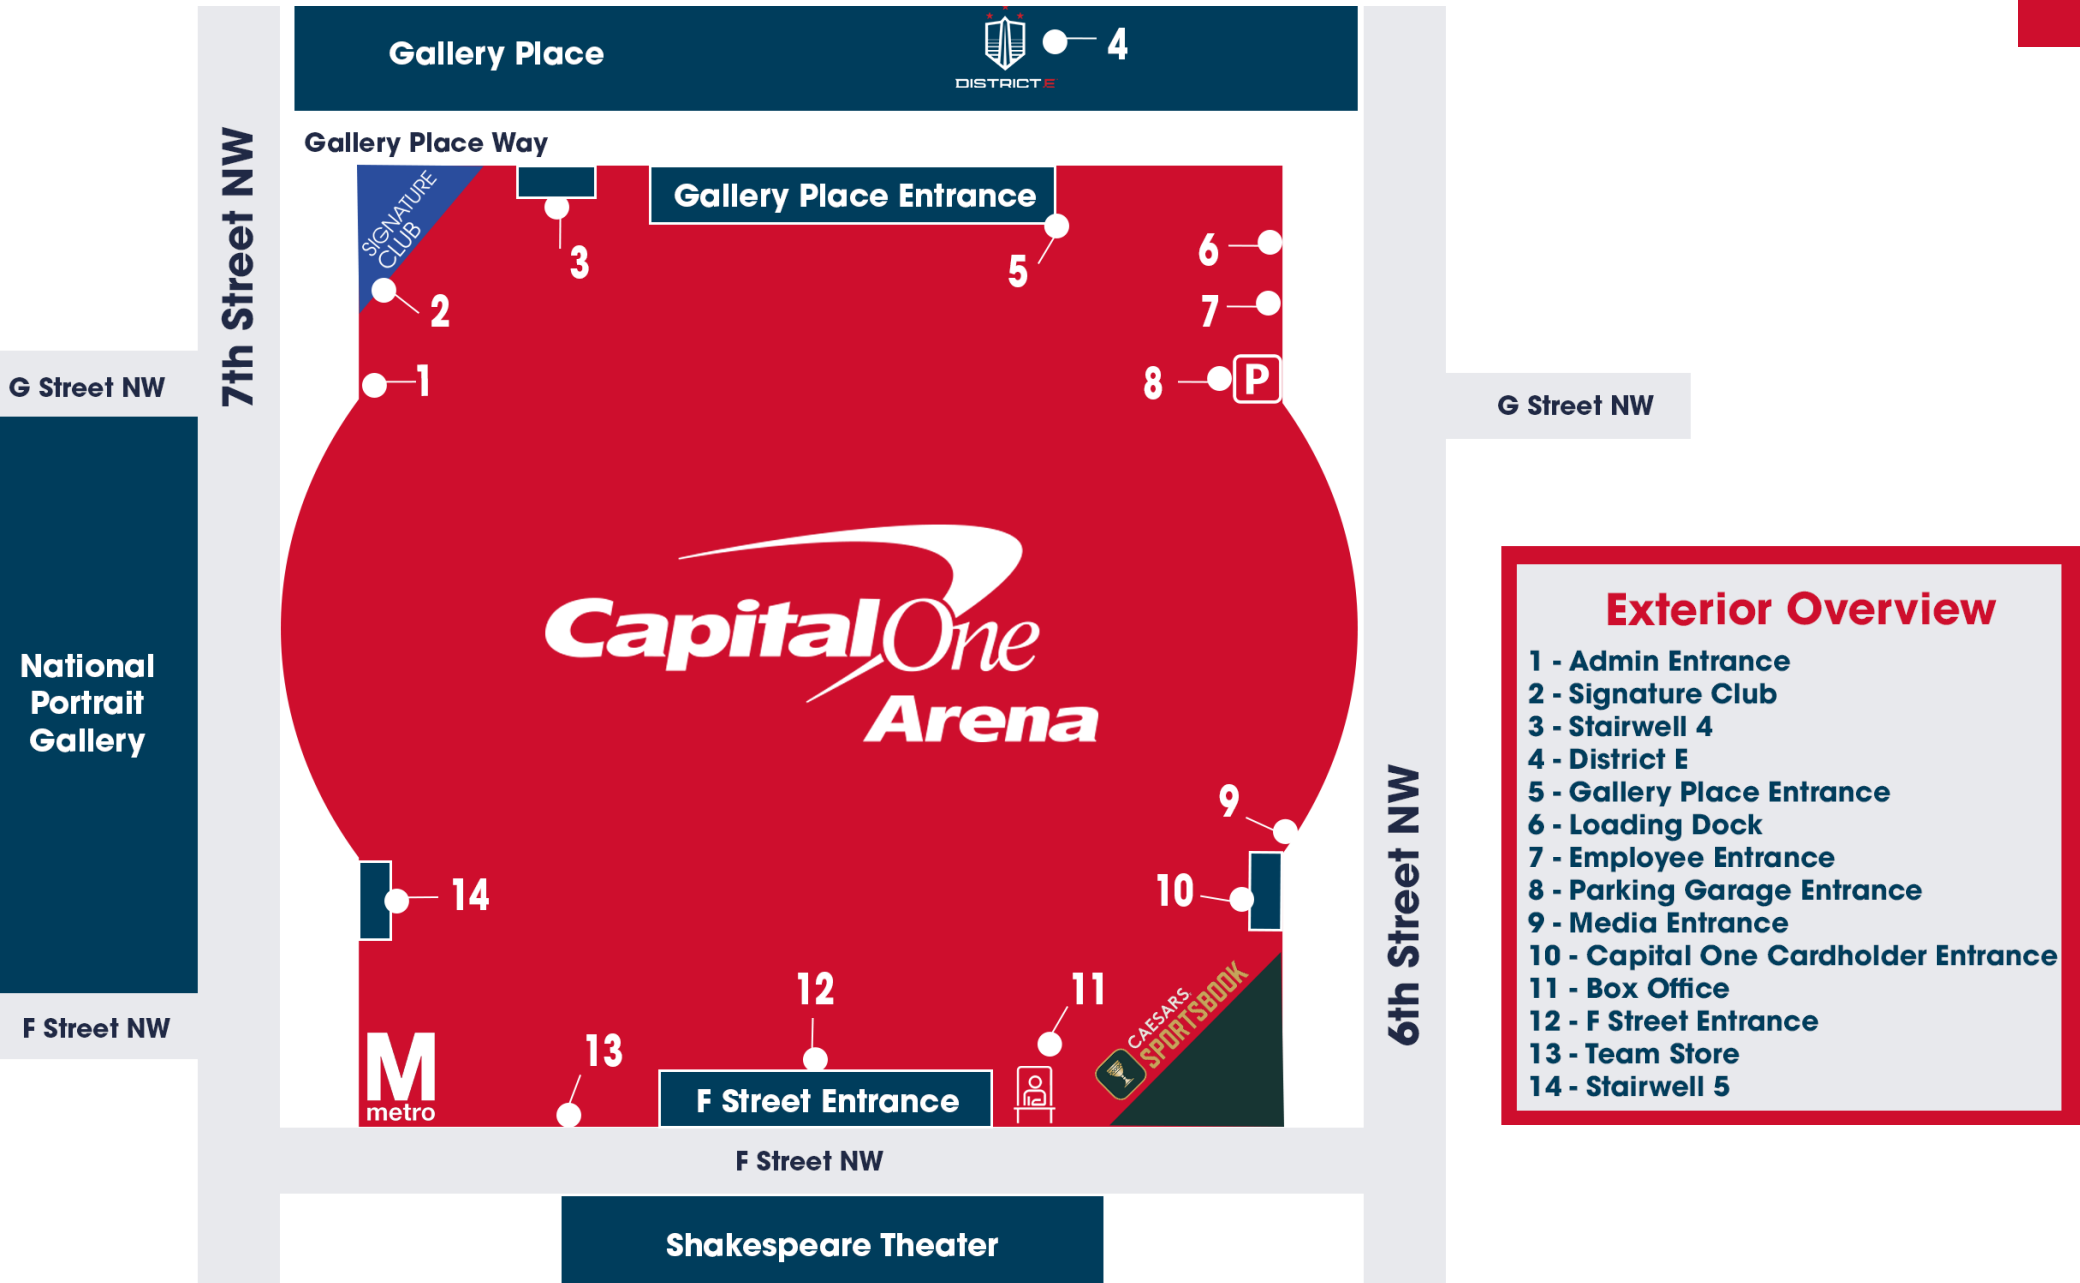

Exterior Map

- ### Exterior Overview
- 1 - Admin Entrance
 - 2 - Signature Club
 - 3 - Stairwell 4
 - 4 - District E
 - 5 - Gallery Place Entrance
 - 6 - Loading Dock
 - 7 - Employee Entrance
 - 8 - Parking Garage Entrance
 - 9 - Media Entrance
 - 10 - Capital One Cardholder Entrance
 - 11 - Box Office
 - 12 - F Street Entrance
 - 13 - Team Store
 - 14 - Stairwell 5